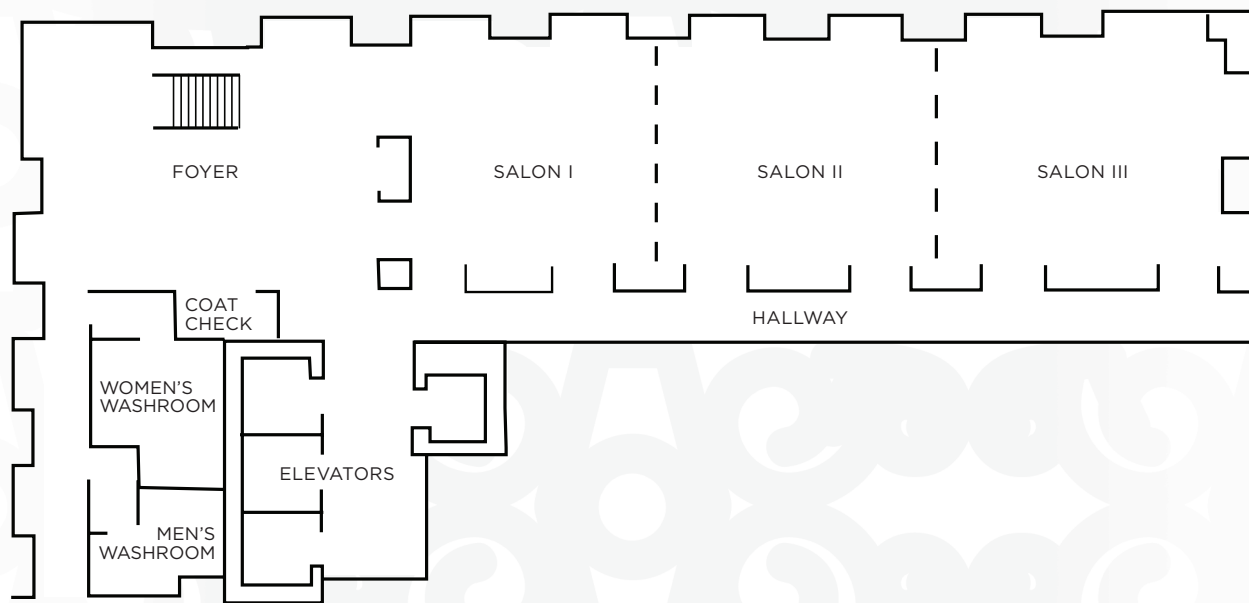

# THE ADELAIDE HOTEL TORONTO

## GRAND SALON

*A grand staircase and soaring ceilings compliment the ornate detail of this north-facing 9<sup>th</sup> floor event space at The Adelaide Hotel Toronto.*

GRAND SALON	DIMENSIONS (L X W)	AREA (SQ. FT.)	BANQUET	CRESCENT ROUNDS	CLASSROOM	HOLLOW SQUARE	BOARDROOM	U-SHAPE	THEATRE	RECEPTION	DINNER DANCE
SALON I, II & III	99' X 32'	3,168	180	84	140	-	-	-	230	240	160
SALON I & II	62' X 32'	1,984	100	48	90	47	44	51	150	170	60
SALON II & III	69' X 32'	2,208	120	60	100	54	44	62	160	180	80
SALON I	30' X 32'	960	40	18	40	25	20	20	70	80	-
SALON II	32' X 32'	1,024	60	24	50	27	22	31	80	90	-
SALON III	37' X 32'	1,184	60	24	50	27	22	31	80	90	-
FOYER	46' X 32'	1,472	-	-	-	-	-	-	-	-	-

Soaring 65-stories in the heart of downtown Toronto's Financial District, The Adelaide Hotel Toronto offers a remarkably central location, steps from the city's famous landmarks including the CN Tower, Rogers Centre, TIFF Bell Lightbox, Air Canada Centre, Theatre District, and Toronto Stock Exchange.