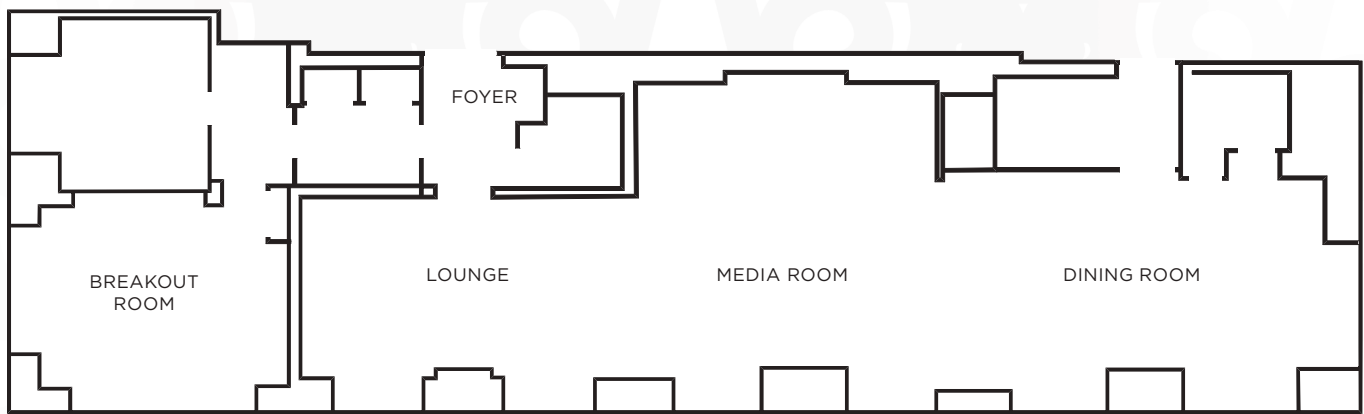

THE ADELAIDE HOTEL TORONTO

THE EXCHANGE FLOOR BAY STREET

Dynamic luxury meeting suites soaring 30 storeys over downtown Toronto.

BAY STREET	DIMENSIONS (L X W)	AREA (SQ. FT.)	ROUNDS	HALF ROUNDS	CLASSROOM HORIZONTAL	HOLLOW SQUARE	BOARDROOM	RECEPTION	U-SHAPE	THEATRE
TOTAL	-	1,847	65	42	30	-	-	65	32	10
LOUNGE	28' X 19'	532	-	-	-	-	-	-	-	-
MEDIA ROOM	25' X 27'	675	40	24	30	26	26	-	-	50
DINING ROOM	32' X 20'	640	40	24	30	26	26	-	-	40

IN-ROOM FEATURES

- Most spacious guestrooms in Toronto
- Flawless furnishings, including an executive work desk
- State-of-the-art amenities, including iPod® docking station
- Complimentary High-speed WiFi access