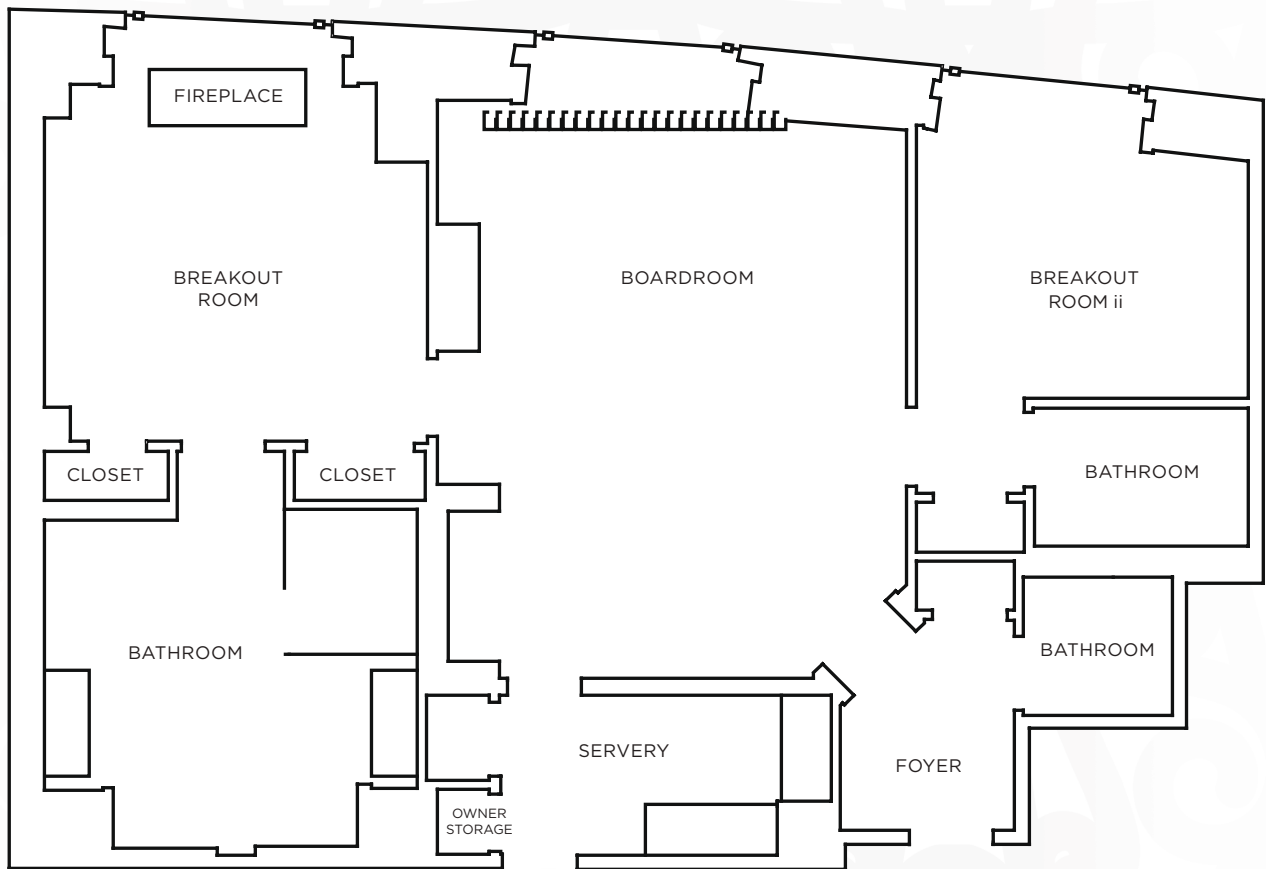

THE ADELAIDE HOTEL TORONTO

THE EXCHANGE FLOOR NOVEMBRO STREET

Dynamic luxury meeting suites soaring 30 storeys over downtown Toronto.

| NOVEMBRO | DIMENSIONS (L X W) | AREA (SQ. FT.) | ROUNDS | HALF ROUNDS | CLASSROOM HORIZONTAL | HOLLOW SQUARE | BOARDROOM | RECEPTION | U-SHAPE | THEATRE |
|------------------|-----------------------|-------------------|--------|----------------|-------------------------|------------------|-----------|-----------|---------|---------|
| BOARDROOM | 18' X 25' | 450 | 20 | 18 | 18 | 16 | 16 | - | 14 | 20 |
| BREAKOUT ROOM | 15' X 16' | 240 | 10 | 6 | - | - | 10 | - | - | - |
| BREAKOUT ROOM II | 13' X 12' | 156 | - | - | - | - | - | - | - | - |

Soaring 65-stories in the heart of downtown Toronto's Financial District, The Adelaide Hotel Toronto offers a remarkably central location, steps from the city's famous landmarks including the CN Tower, Rogers Centre, TIFF Bell Lightbox, Air Canada Centre, Theatre District, and Toronto Stock Exchange.

IN-ROOM FEATURES

- Most spacious guestrooms in Toronto
- Flawless furnishings, including an executive work desk
- State-of-the-art amenities, including iPod® docking station
- Complimentary High-speed WiFi access

DINING

- Signature 110-seat restaurant on 31st floor
- Sky terrace overlooking Toronto cityscape
- Street-level lobby lounge
- 24-hour private dining

SPA & WELLNESS

- Full-service Spa on 31st floor
- 9 luxurious treatment rooms
- Nail bar
- Infinity saltwater lap pool & whirlpool
- State-of-the-art fitness centre
- Technogym™ equipment
- Movement Studio for yoga and pilates