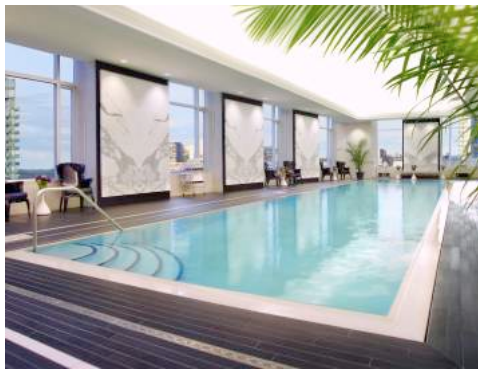

THE ADELAIDE HOTEL TORONTO

THE EXCHANGE FLOOR NOVEMBRO STREET

Dynamic luxury meeting suites soaring 30 storeys over downtown Toronto.

| NOVEMBRO | DIMENSIONS (L X W) | AREA (SQ. FT.) | ROUNDS | HALF ROUNDS | CLASSROOM HORIZONTAL | HOLLOW SQUARE | BOARDROOM | RECEPTION | U-SHAPE | THEATRE |
|------------------|-----------------------|-------------------|--------|----------------|-------------------------|------------------|-----------|-----------|---------|---------|
| BOARDROOM | 18' X 25' | 450 | 20 | 18 | 18 | 16 | 16 | - | 14 | 20 |
| BREAKOUT ROOM | 15' X 16' | 240 | 10 | 6 | - | - | 10 | - | - | - |
| BREAKOUT ROOM II | 13' X 12' | 156 | - | - | - | - | - | - | - | - |

SERVICES & AMENITIES

- Concierge
- 24-hour business centre
- 12,000 sq ft of meeting space, including the 30th Exchange Floor
- Signature evening service
- Dry cleaning
- Valet parking and limousine service

DINING

- Signature 110-seat restaurant on 31st floor
- Sky terrace overlooking Toronto cityscape
- Street-level lobby lounge
- 24-hour private dining

SPA & WELLNESS

- Full-service Spa on 31st floor
- 9 luxurious treatment rooms
- Nail bar
- Infinity saltwater lap pool & whirlpool
- State-of-the-art fitness centre
- Technogym™ equipment
- Movement Studio for yoga and pilates