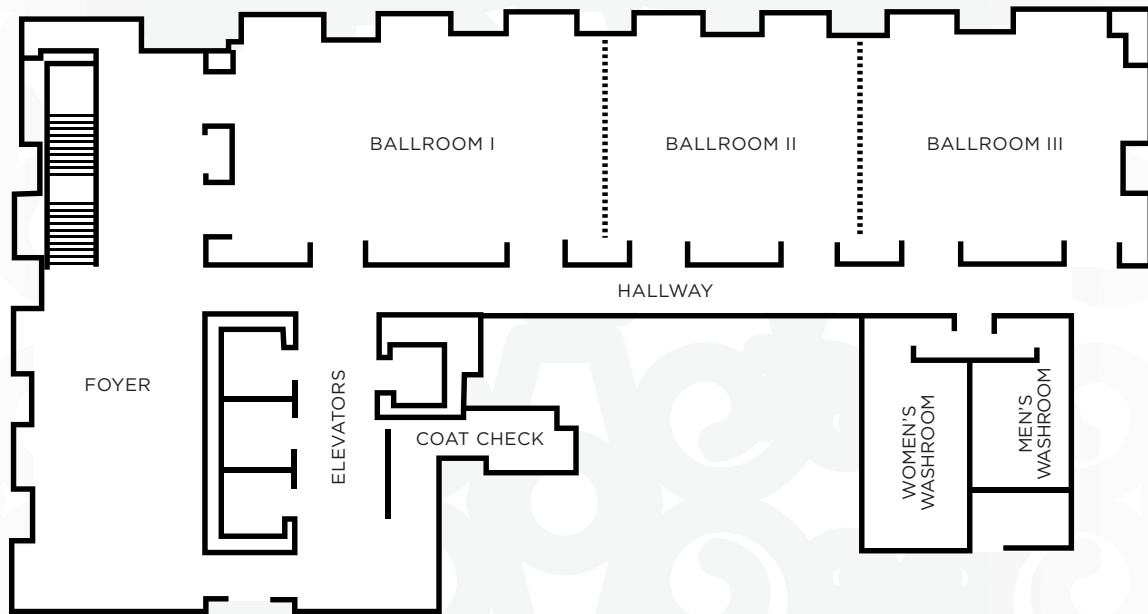

THE ADELAIDE HOTEL TORONTO

GRAND BALLROOM

An exceptional culinary experience transcends the traditional with opulent modern decor and a north view from the 10th floor of The Adelaide Hotel Toronto.

GRAND BALLROOM	DIMENSIONS (L X W)	AREA (SQ. FT.)	BANQUET	CRESCENT ROUNDS	CLASSROOM	HOLLOW SQUARE	BOARDROOM	U-SHAPE	THEATRE	RECEPTION	DINNER DANCE
BALLROOM I, II & III	117' X 32'	3,744	220	108	170	-	-	-	260	320	200
BALLROOM I & II	80' X 32'	2,560	140	72	140	62	72	58	180	210	100
BALLROOM II & III	69' X 32'	2,208	120	60	100	54	44	62	160	180	80
BALLROOM I	48' X 32'	1,536	80	36	70	35	36	39	100	130	-
BALLROOM II	32' X 32'	1,024	60	24	50	27	22	31	80	90	-
BALLROOM III	37' X 32'	1,184	60	24	50	27	22	31	80	90	-
FOYER	71' X 24'	1,704	60	24	-	-	-	-	-	-	-

Soaring 65-stories in the heart of downtown Toronto's Financial District, The Adelaide Hotel Toronto offers a remarkably central location, steps from the city's famous landmarks including the CN Tower, Rogers Centre, TIFF Bell Lightbox, Air Canada Centre, Theatre District, and Toronto Stock Exchange.